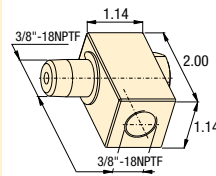

## 3/8" Swivel Connector

360° swivel coupler for optimal orientation of the hydraulic connection on cylinders, pumps and hoses. Order Model No. XSC1.

**A, AM  
FZ,  
BFZ,  
HF, LX  
Series**

10,000 psi Fittings		Model Number	Dimensions (in)				Diagram	
			A	B	C	D		
<b>Street Elbow</b>			<b>FZ1616</b>	0.94	1.30	3/8" -18 NPTF	3/8" -18 NPTF	
From: 3/8" -NPTF Male	To: 3/8" -NPTF Female							
<b>Reducing Connector</b>			<b>FZ1615</b>	1.13	1.00	3/8" -18 NPTF	1/4" -18 NPTF	
From: 3/8" -NPTF Female	To: 1/4" -NPTF Female							
			<b>FZ1625</b>	1.38	1.25	1/2" -14 NPTF	3/8" -18 NPTF	
From: 1/2" -NPTF Female	To: 3/8" -NPTF Female							
<b>Hexagon Nipple</b>			<b>FZ1608</b>	1.50	0.63	1/4" -18 NPTF	1/4" -18 NPTF	
From: 1/4" -NPTF	To: 1/4" -NPTF							
From: 3/8" -NPTF	To: 3/8" -NPTF							
From: 3/8" -NPTF	To: 3/8" -NPTF							
<b>Coupling</b>			<b>FZ1614</b>	1.14	1.00	3/8" -18 NPTF	3/8" -18 NPTF	
From: 3/8" -NPTF	To: 3/8" -NPTF							
			<b>FZ1605</b>	1.14	0.75	1/4" -18 NPTF	1/4" -18 NPTF	
From: 1/4" -NPTF	To: 1/4" -NPTF							
<b>Cross</b>			<b>FZ1613</b>	1.77	1.00	3/8" -18 NPTF	-	
From: 3/8" -NPTF Female	To: 3/8" -NPTF Female							
<b>Street Tee</b>			<b>FZ1612</b>	1.77	1.00	3/8" -18 NPTF	-	
From: 3/8" -NPTF	To: 3/8" -NPTF							
			<b>FZ1637</b>	1.77	0.94	1/4" -18 NPTF	-	
From: 1/4" -NPTF	To: 1/4" -NPTF							
<b>Street Tee</b>			<b>BFZ16312</b>	2.20	1.02	3/8" -18 NPTF	3/8" -18 NPTF	
From: 3/8" -NPTF Female	To: 3/8" -NPTF Male							
<b>Elbow</b>			<b>FZ1610</b>	1.38	0.88	3/8" -18 NPTF	-	
From: 3/8" -NPTF	To: 3/8" -NPTF							
			<b>FZ1638</b>	1.41	0.94	1/4" -18 NPTF	-	
From: 1/4" -NPTF	To: 1/4" -NPTF							
<b>Reducer</b>			<b>FZ1630</b>	0.75	0.75	1/4" -18 NPTF	3/8" -18 NPTF	
From: 3/8" -NPTF	To: 1/4" -NPTF							
From: 1/4" -NPTF	To: 1/2" -NPTF							
			<b>BFZ1630</b>	1.10	0.86	1/4" -18 NPTF	1/2" -14 NPTF	
From: 3/8" -NPTF	To: G1/4"							
<b>Adaptor</b>			<b>BFZ16411</b>	1.37	0.75	1/4" -18 NPTF	G1/4"	
From: G1/4"	To: 1/4" -NPTF							
From: G1/4"	To: 1/8" -NPTF							
From: G3/8"	To: 1/4" -NPTF							
			<b>BFZ16323</b>	1.69	0.94	1/4" -18 NPTF	G3/8"	
From: G3/8"	To: 3/8" -NPTF							
From: G3/8"	To: 3/8" -NPTF							
<b>Adaptor</b>			<b>FZ1055</b>	1.75	0.94	1/4" -18 NPTF	3/8" -18 NPTF	
From: 1/4" -18 NPTF	To: 3/8" -18 NPTF							
From: 1/2" -14 NPTF	To: 1/4" -18 NPTF							
			<b>FZ1633</b>	1.18	0.75	1/2" -27 NPTF	1/4" -18 NPTF	
From: 1/2" -14 NPTF	To: 3/8" -18 NPTF							
			<b>FZ1634</b>	1.75	1.13	3/8" -18 NPTF	1/2" -18 NPTF	
From: 1/2" -14 NPTF	To: 3/8" -18 NPTF							
<b>Swivel Fitting</b>			<b>FZ1660</b>	1.59	0.88	3/8" -18 NPTF	3/8" -18 NPTF	
From: 3/8" -NPTF Male	To: 3/8" -NPTF Female							