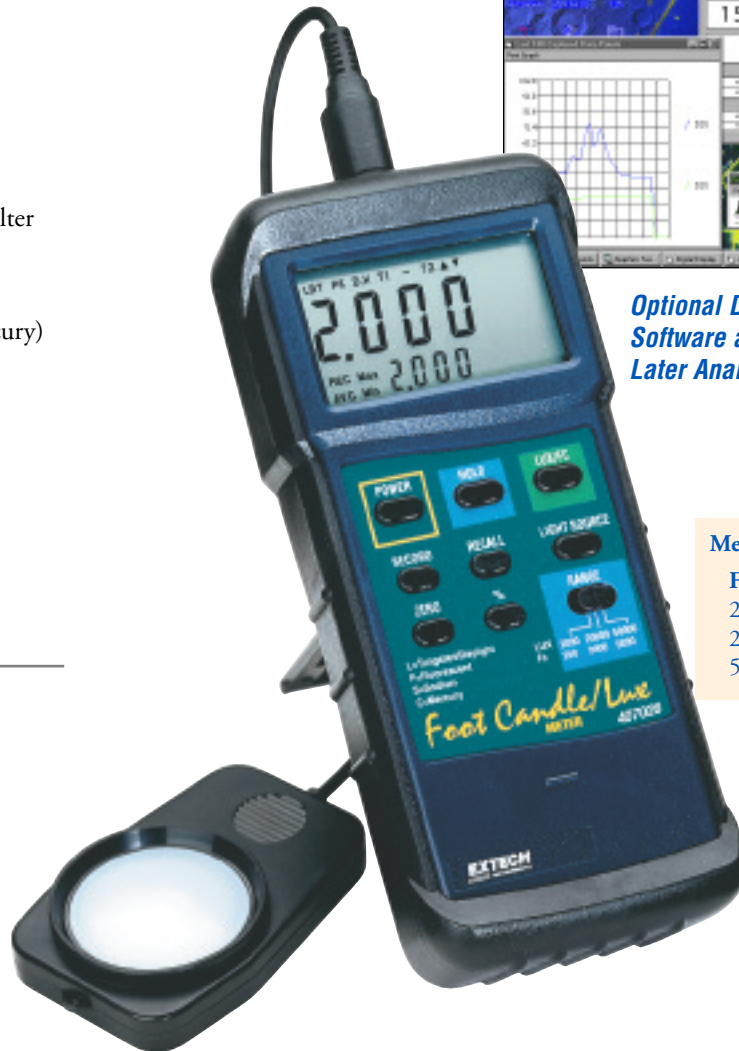

## Heavy Duty Light Meter

Simultaneous display of Foot Candles or Lux plus four lighting types —  
Now includes Sodium light measurements

### Features:

- Microprocessor assures maximum accuracy plus special functions
- Super large 1.4" (1999 count) LCD display
- % displays differential from reference point
- "ZERO" Re-Calibration
- Utilizes precision photo diode and color correction filter
- Cosine and color corrected measurements
- ±4% accuracy is enhanced by selecting lighting type (Tungsten/Daylight, Fluorescent, Sodium, Mercury)
- Record/Recall MIN, MAX and AVG readings
- Data Hold plus Auto shut off
- Built-in RS232 serial interface, optional software
- Dimensions 7x2.9x1.3" (178x74x33mm); weight 1.6lbs. (726g)
- Complete with 9V battery and protective holster.

### Interface Options:

- Optional Windows™ Data Acquisition Software and serial cable enable user to display and capture readings on a PC, and set time intervals and alarms
- Optional battery operated Datalogger module stores over 8000 readings for later transfer to a PC

### Measuring Ranges:

Fc	LUX
200.0	2000
2000	20000
5000	50000