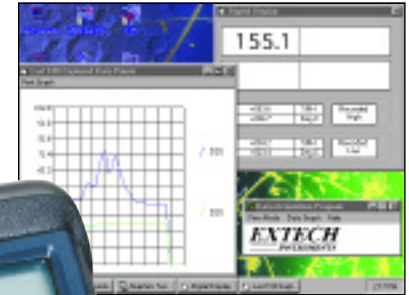

## Heavy Duty Light Meter

Simultaneous display of Foot Candles or Lux plus four lighting types —  
Now includes Sodium light measurements

### Features:

- Microprocessor assures maximum accuracy plus special functions
- Super large 1.4" (1999 count) LCD display
- % displays differential from reference point
- "ZERO" Re-Calibration
- Utilizes precision photo diode and color correction filter
- Cosine and color corrected measurements
- ±4% accuracy is enhanced by selecting lighting type (Tungsten/Daylight, Fluorescent, Sodium, Mercury)
- Record/Recall MIN, MAX and AVG readings
- Data Hold plus Auto shut off
- Built-in RS232 serial interface, optional software
- Dimensions 7x2.9x1.3" (178x74x33mm); weight 1.6lbs. (726g)
- Complete with 9V battery and protective holster.

### Interface Options:

- Optional Windows™ Data Acquisition Software and serial cable enable user to display and capture readings on a PC, and set time intervals and alarms
- Optional battery operated Datalogger module stores over 8000 readings for later transfer to a PC