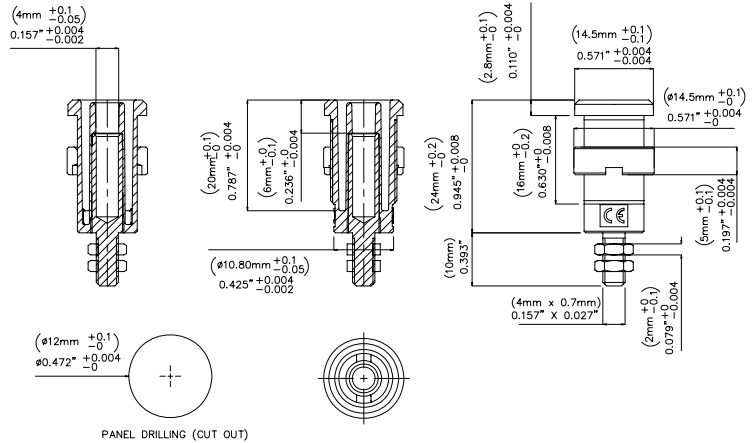

Models 72930

Panel Mt IEC1010 4mm (0.16in) jack for Sheathed Plugs

TRANSCAT

▶ Visit us at Transcat.com!

35 Vantage Point Drive // Rochester, NY 14624 // Call 1.800.800.5001

Features

- Panel Mt IEC1010 4mm (0.16in) jack for sheathed banana plugs, threaded stud.
- Hexagonal nut

Materials

- Body: Polyamide.
- Nut: Nickel plated
- Stud: Nickel brass.
- Hex nuts: Nickel Plated brass

Ordering Information

Model: 72930- Color sold in packages of 10 pieces.
Available colors: Black (-0), Brown (-1), Red (-2)
Yellow (-4), Green (-5), Blue (-6), Violet (-7), Grey (-8),
White (-9)

Specifications

Max Current	36A
Max Voltage	1000 V CAT III

M4 x 0.7 nut: Screwing torque nuts 30Ncm Max.

TRANSCAT

▶ Visit us at Transcat.com!

35 Vantage Point Drive // Rochester, NY 14624 // Call 1.800.800.5001

All dimensions are in inches. Tolerances (except noted): .xx = ±.02" (.51 mm), .xxx = ±.005" (.127 mm). All specifications are to the latest revisions. Specifications are subject to change without notice. Registered trademarks are the property of their respective companies.