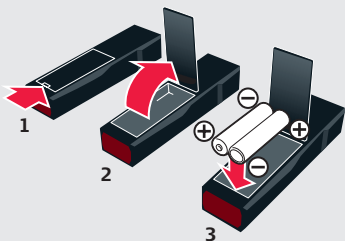

Insert Batteries