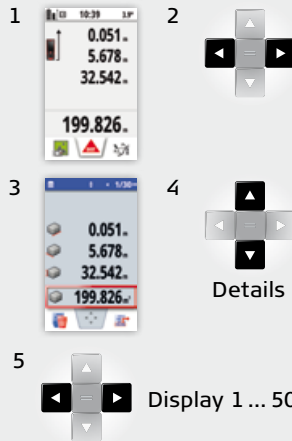

(Navigate) Functions

Reference/settings

Memory

More results

Pointfinder

Take photo

Take screen shot

? Helpfunctions

Laser class 2
in acc. with IEC 60825-1

www.disto.com

SAP. No. 808 169

Levelling