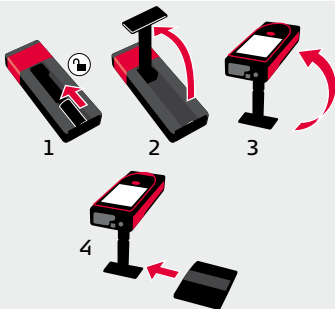

Smart Base

Overview

1. Status Bar/Level
2. Reference
3. Active Function
4. Main Line (Result)
5. Selection keys linked to the symbol above
6. ON/DIST
7. Pointfinder (viewscreen)
8. Function Screen
9. Navigation
10. Clear/Off
11. Add/Subtract

Unlock keypad

1

2

Within 2 sec.