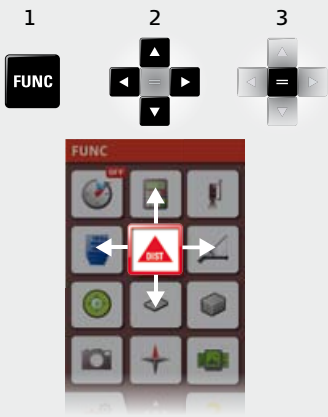

## Overview

- Status Bar/Level
- Reference
- Active Function
- Main Line (Result)
- Selection keys linked to the symbol above
- ON/DIST
- Pointfinder (viewscreen)
- Function Screen
- Navigation
- Clear/Off
- Add/Subtract

## Quick Start

Leica DISTO™ S910

- when it has to be right

**Leica**  
Geosystems

## (Navigate) Functions

## Reference/settings