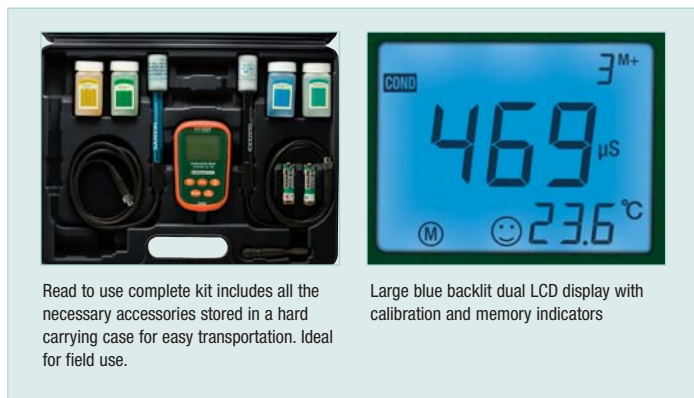

Waterproof Conductivity Kit

7-in-1 Meter with Lab-Quality Performance
Measures Conductivity, TDS, Salinity, Resistivity, pH, mV and Temperature

Features:

- Waterproof housing (meets IP57)
- Automatic one button pH calibration (4, 7, and 10pH)
- Choice of 3 point pH calibration for better accuracy
- One point Conductivity calibration – automatically recognizes 8 calibration solutions from USA, Europe and China series
- Automatic Temperature Compensation (non-linear compensation for purified water <10µS/cm to improve measuring accuracy)
- Memory stores up to 300 readings with series number, measured value and temperature
- Large blue backlit dual LCD display
- Auto power off saves battery life with disable function
- Complete with pH/mV/Temperature electrode, polymer Conductivity cell, pH calibration solutions (4, 7, and 10pH), Conductivity calibration solution (1413µS), 2 AA batteries, and hard carrying case

Read to use complete kit includes all the necessary accessories stored in a hard carrying case for easy transportation. Ideal for field use.

Large blue backlit dual LCD display with calibration and memory indicators

TRANSCAT

▶ Visit us at Transcat.com!

35 Vantage Point Drive // Rochester, NY 14624 // Call 1.800.800.5001

Specifications	
pH	-2.00 to 19.99pH
mV	-1999 to + 1999mV
Conductivity	0.00 to 199.9mS
TDS	0 to 100g/L
Salinity	0 to 100ppt
Resistivity	0 to 100MΩ · cm
Temperature	32 to 212°F (0 to 100°C), pH and mV
	32 to 122°F (0 to 50°C), all other ranges
Resolution	0.01pH, 1mV, 0.01µS, 0.01mg/L, 0.01ppt, 0.1Ω, 0.1°
Accuracy	±0.02pH; ±0.15mV; ±1.5%FS; ±1°F/±0.5°C
Power	Two AA batteries
Dimension	Meter: 4.7 x 2.6 x 1.2" (120 x 65 x 31mm)
	Kit: 14 x 10.75 x 3" (355.6 x 273 x 76.2mm)
Weight	Meter: 6.3oz (180g)
	Kit: 3.5lbs (1.6kg)