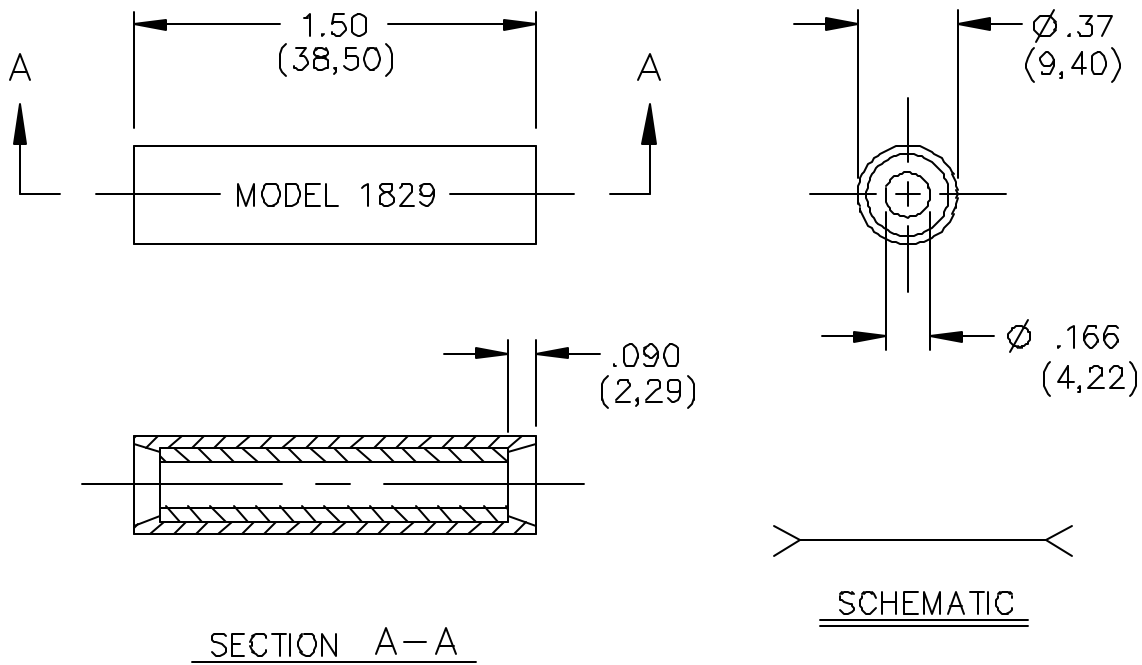

Pomona[®]

TRANSCAT[®]

▶ Visit us at Transcat.com!

35 Vantage Point Drive Rochester, NY 14624
Call 1.800.800.5001

Model 1829 Single Banana Plug Splice

FEATURES:

- Provides a fast and easy method to splice two cables together to increase cable length.

MATERIALS:

Jacks : Brass, Nickel Plated

Insulation: Polypropylene

RATINGS:

Operating Voltage: 5000 VDC

Operating Temperature: +55° C. (+131° F.) Max.

Current: 15 Amperes Max.

ORDERING INFORMATION: Model 1829-*

* = Color, Standard Colors: -0 Black, -2 Red

Sold in packages of ten.

All dimensions are in inches. Tolerances (except noted): .xx = ±.02" (.51 mm), .xxx = ± .005" (.127 mm).

All specifications are to the latest revisions. Specifications are subject to change without notice.